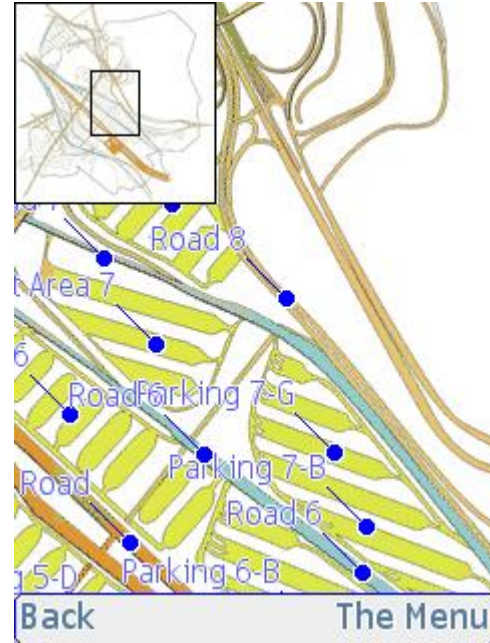

All: Gives you benefits of Tawaaf aid and counter in one screen.

Prayer Times: screen gives you the Prayer times every day in Makkah And Madina.

Maps And Pictures: screen gives you valuable geographical information plus interesting 3D illustration graphs for Hajj Rites and Places.

Mawaqaet Al Eham
Press the Meeqaat associated number to
get detailed explanation

Makkah Map

Mina's Map

Muzdalifah's Map

Arafaat's Map

Ritual's Layout

Al Haram Mosque Layout

Back