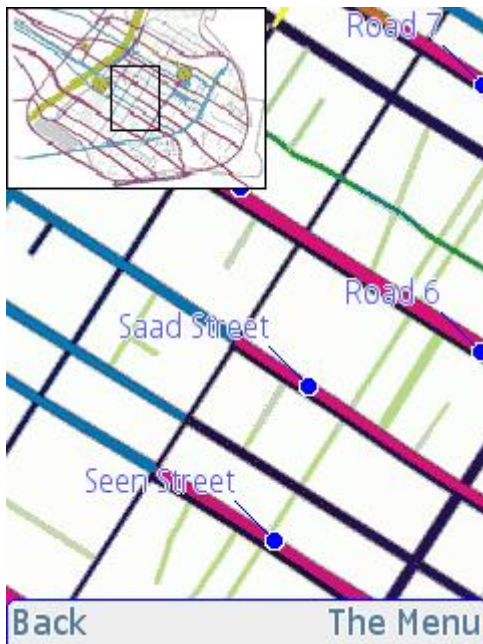

**All:** Gives you benefits of Tawaaf aid and counter in one screen.

**Prayer Times:** screen gives you the Prayer times every day in Makkah And Madina.

**Maps And Pictures:** screen gives you valuable geographical information plus interesting 3D illustration graphs for Hajj Rites and Places.

Mawaqaet Al Eham  
Press the Meeqaat associated number to  
get detailed explanation

Makkah Map

Mina's Map

Muzdalifah's Map

Arafaat's Map

Ritual's Layout

Al Haram Mosque Layout

Back

3D Illustration of Kappa

3D Illustration of Jamarat .

Back ◀ s-Safa ▶

3D Illustration of Al Safa And Al Marwa

**Residence** : screen gives you a unique service enables you to browse more than 500 Hotels and Rentals classified by type and degree. And gives you also geographical map helping you to find it in ease.

Specific Residence data screen scroll to see all the data and press right selection key (Map) to go it's location on the map. And you can also automatically call the residence locally or internationally to make your reservation or inquire any information. press 1 to call locally or 3 to call internationally.