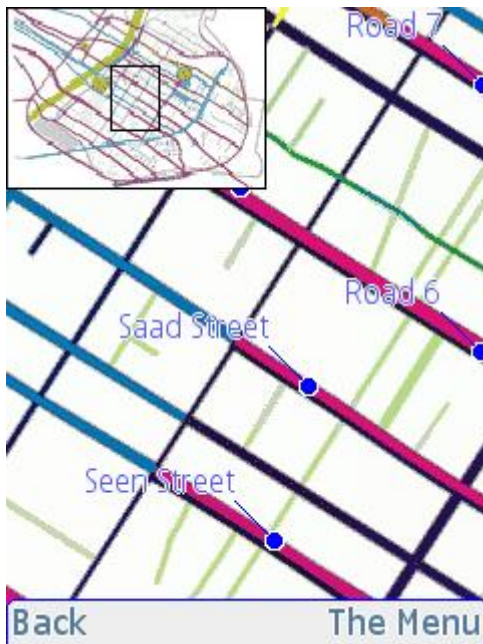

All: Gives you benefits of Tawaaf aid and counter in one screen.

Prayer Times: screen gives you the Prayer times every day in Makkah And Madina.

Maps And Pictures: screen gives you valuable geographical information plus interesting 3D illustration graphs for Hajj Rites and Places.

Mawaqaet Al Eham
Press the Meeqaat associated number to
get detailed explanation

Makkah Map

Mina's Map

Muzdalifah's Map

Arafaat's Map

Ritual's Layout

Al Haram Mosque Layout

Back

3D Illustration of Kappa

3D Illustration of Jamarat .

Back ◀ s-Safa ▶

3D Illustration of Al Safa And Al Marwa

Residence : screen gives you a unique service enables you to browse more than 500 Hotels and Rentals classified by type and degree. And gives you also geographical map helping you to find it in ease.

Specific Residence data screen scroll to see all the data and press right selection key (Map) to go it's location on the map. And you can also automatically call the residence locally or internationally to make your reservation or inquire any information. press 1 to call locally or 3 to call internationally.