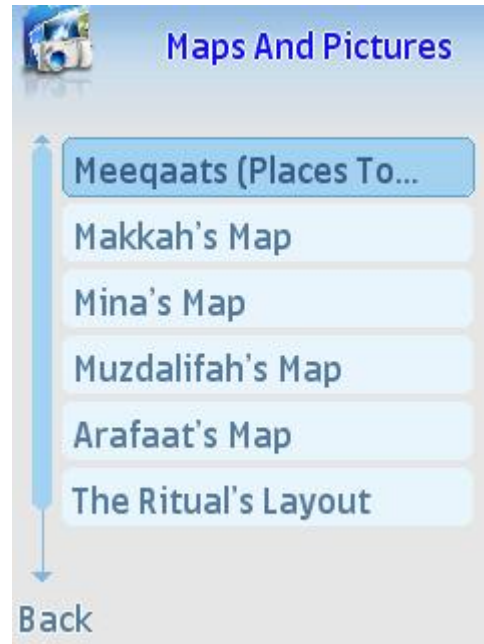

Tawaaf Aid: Gives you detailed explanation in every round for Rites And supplications.

Counter: Gives you a tool to not forget the number of round count during Tawaaf (which is urgent need of customers).

All: Gives you benefits of Tawaaf aid and counter in one screen.

Prayer Times: screen gives you the Prayer times every day in Makkah And Madina.

Maps And Pictures: screen gives you valuable geographical information plus interesting 3D illustration graphs for Hajj Rites and Places.

Mawaqaet Al Eham
Press the Meeqaat associated number to
get detailed explanation

Makkah Map

Mina's Map

Muzdalifah's Map

Arafaat's Map

Ritual's Layout

Al Haram Mosque Layout

Back