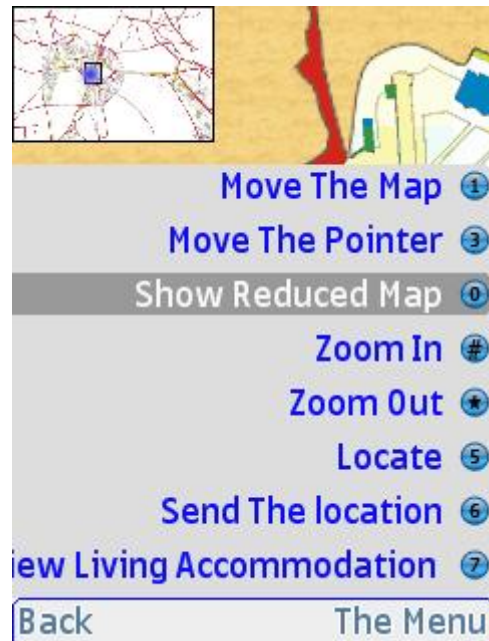

Location Services : that utilizes MakkahMaps to give the following Services GPS , Send your location to a friend., Search for Hotels. With very powerful navigation map system with zoom levels and street information