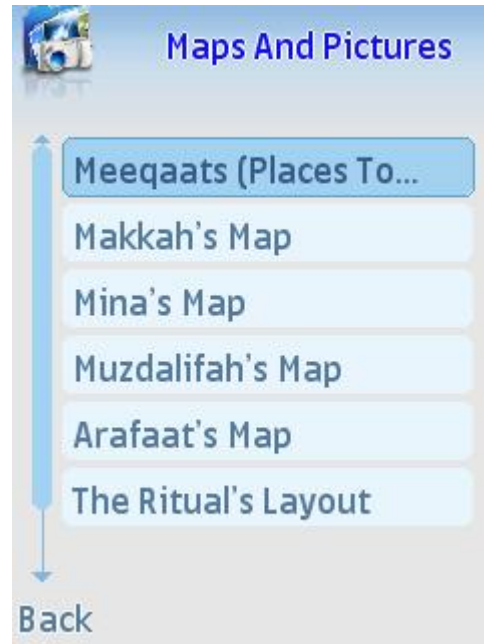

**All:** Gives you benefits of Tawaaf aid and counter in one screen.

**Prayer Times:** screen gives you the Prayer times every day in Makkah And Madina.

**Maps And Pictures:** screen gives you valuable geographical information plus interesting 3D illustration graphs for Hajj Rites and Places.

Mawaqaet Al Eham  
Press the Meeqaat associated number to  
get detailed explanation

Makkah Map

Mina's Map

Muzdalifah's Map

Arafaat's Map

Ritual's Layout

Al Haram Mosque Layout

Back