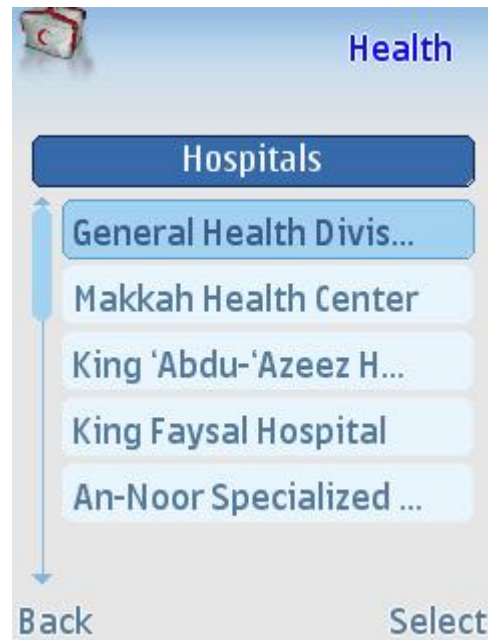

Move The Map ①
 Move The Pointer ③
 Show Reduced Map ④
 Zoom In ⑥
 Zoom Out ⑦
 Locate ⑤
 Send The location ⑥
 View Living Accommodation ⑦
 Back The Menu

Haram Mosque-Makkah
 Unclassified Hotels ①
 First level Hotels grade "A" ②
 First level Hotels grade "B" ③
 First level Hotels ④
 Third level Hotels ⑤
 Done

Haram Mosque-Makkah
 Your Friend's Phone Number ⑦
 Back The Menu

Haram Mosque-Makkah
 Send ①
 Your Friend's Phone Directory ③
 Back The Menu

Health :screen gives you two types of services

- First one is a detailed health guide for instructions before and during Hajj. Plus Hajj Diseases and how can avoid it and also special women health instructions during Hajj and Umrah.
- Second: a directory for hospital and ability to call then directly.