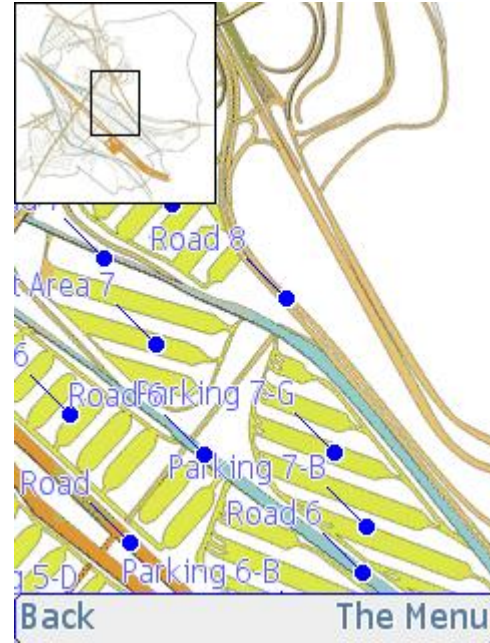

**All:** Gives you benefits of Tawaaf aid and counter in one screen.

**Prayer Times:** screen gives you the Prayer times every day in Makkah And Madina.

**Maps And Pictures:** screen gives you valuable geographical information plus interesting 3D illustration graphs for Hajj Rites and Places.

Mawaqaet Al Eham  
Press the Meeqaat associated number to  
get detailed explanation

Makkah Map

Mina's Map

Muzdalifah's Map

Arafaat's Map

Ritual's Layout

Al Haram Mosque Layout

Back